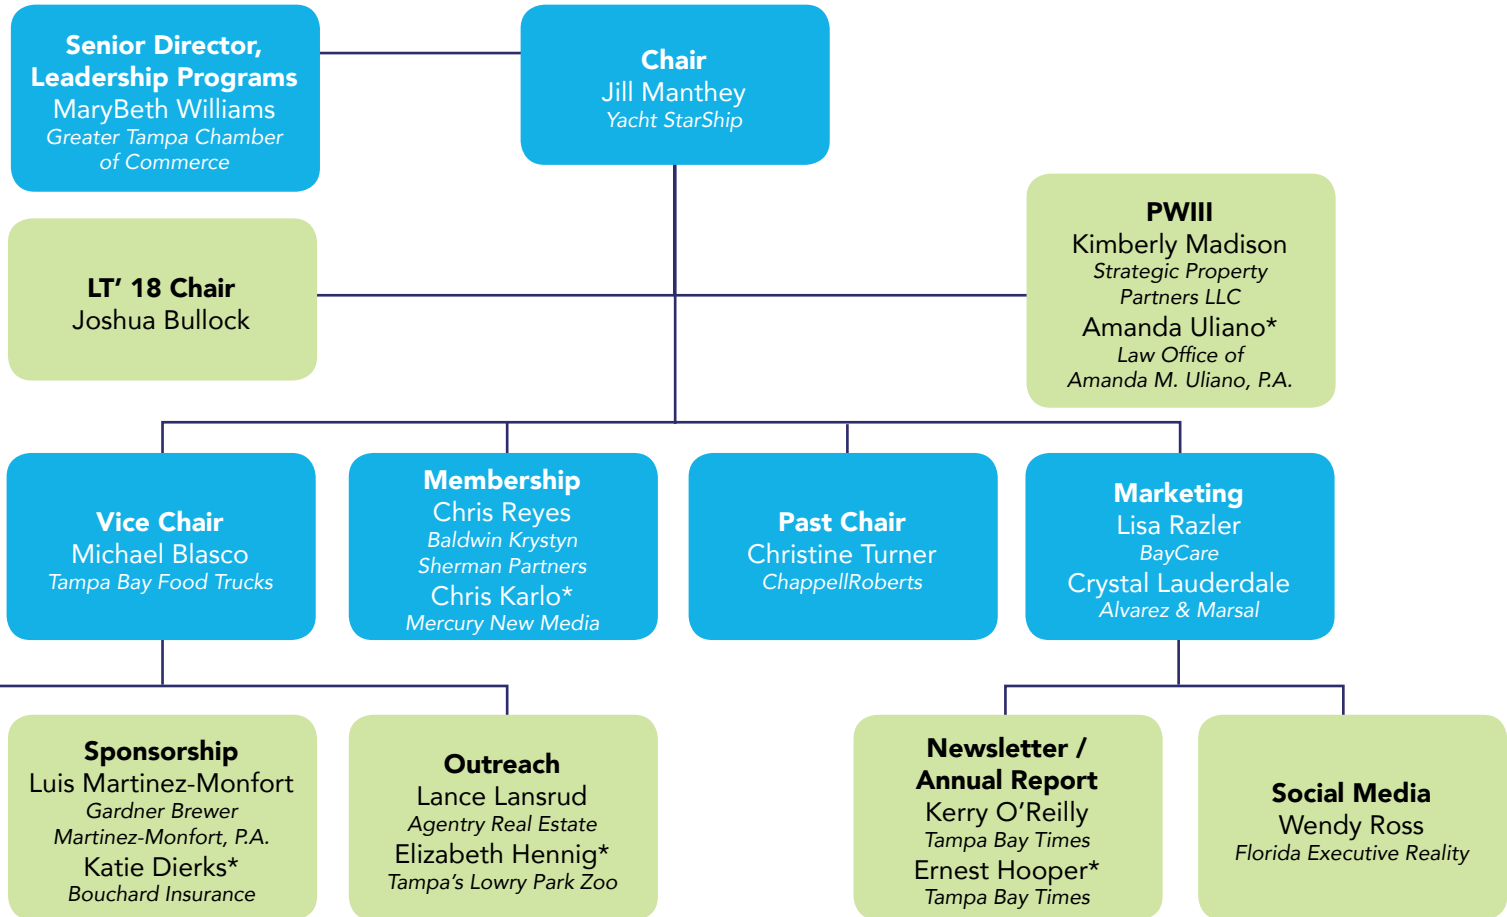

Greater Tampa Chamber of Commerce
Bob Rohrlack
President & CEO
Karen Arnold
Chief Operating Officer

Executive Committee **Cabinet** * Vice Chair